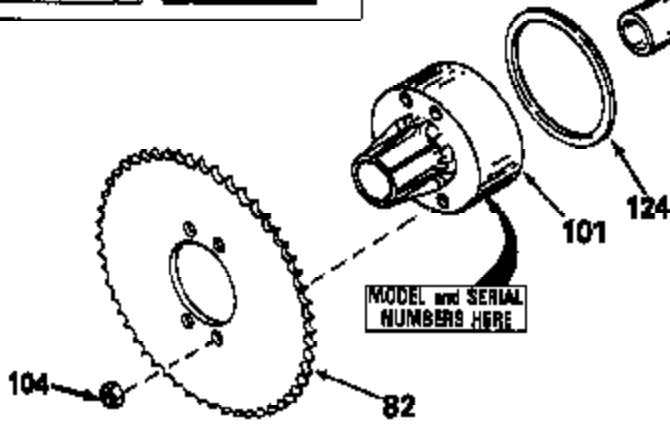

JOIST

SICHER IST DAS:
DAS ORIGINAL

47	48
47A	48A
47B	48B
47C	48C
47D	48D
47E	48E
47H	48H
47L	48L

47M	48M
47P	48P
47R	48R
47V	48V
47W	48W
47X	48X

Ref #	Part Number	Qty	Description
13	778067		Gear, Bevel (16 teeth)
14	778068		Gear, Pinion (16 teeth)
17	786040		Pin, Drive
26	792018		Ring, Retaining
31	780001		Washer (3/4" ID x 1-1/2" OD x 1/16" t hick)
31A	780096		Washer, Thrust
47B	774333		Axle (6-7/16" long)
48B	774333		Axle (6-7/16" long)
82	786043		Sprocket. No Teeth 54. O.D. 8.823
82	786051		Sprocket. No Teeth 60. O.D. 9.841
82	786070		Sprocket. No Teeth 48. O.D. 7.920
82	786041A		Sprocket. No Teeth 45. O.D. 7.389
82	786042	100-142	Sprocket. No Teeth 40. O.D. 6.650
90	788067B	Peerless	Grease (32 oz. bottle Bentonite greas e)
101	774073		Differential Carrier Hsg (Incl. 137)
102	774073		Differential Carrier Hsg (Incl. 139)
103	792041		Screw, 5/16-18 x 3-3/4"
104A	792061		Washer, Flat, 5/16"
104	792042		Nut, Lock, 5/16-18 (Use as required)
137	780077		Bushing (3/4" ID x 1-1/16" OD x 2-1/1 6" long)
139	780077		Bushing (3/4 ID x 1-1/16" OD x 2-1/16 " long)